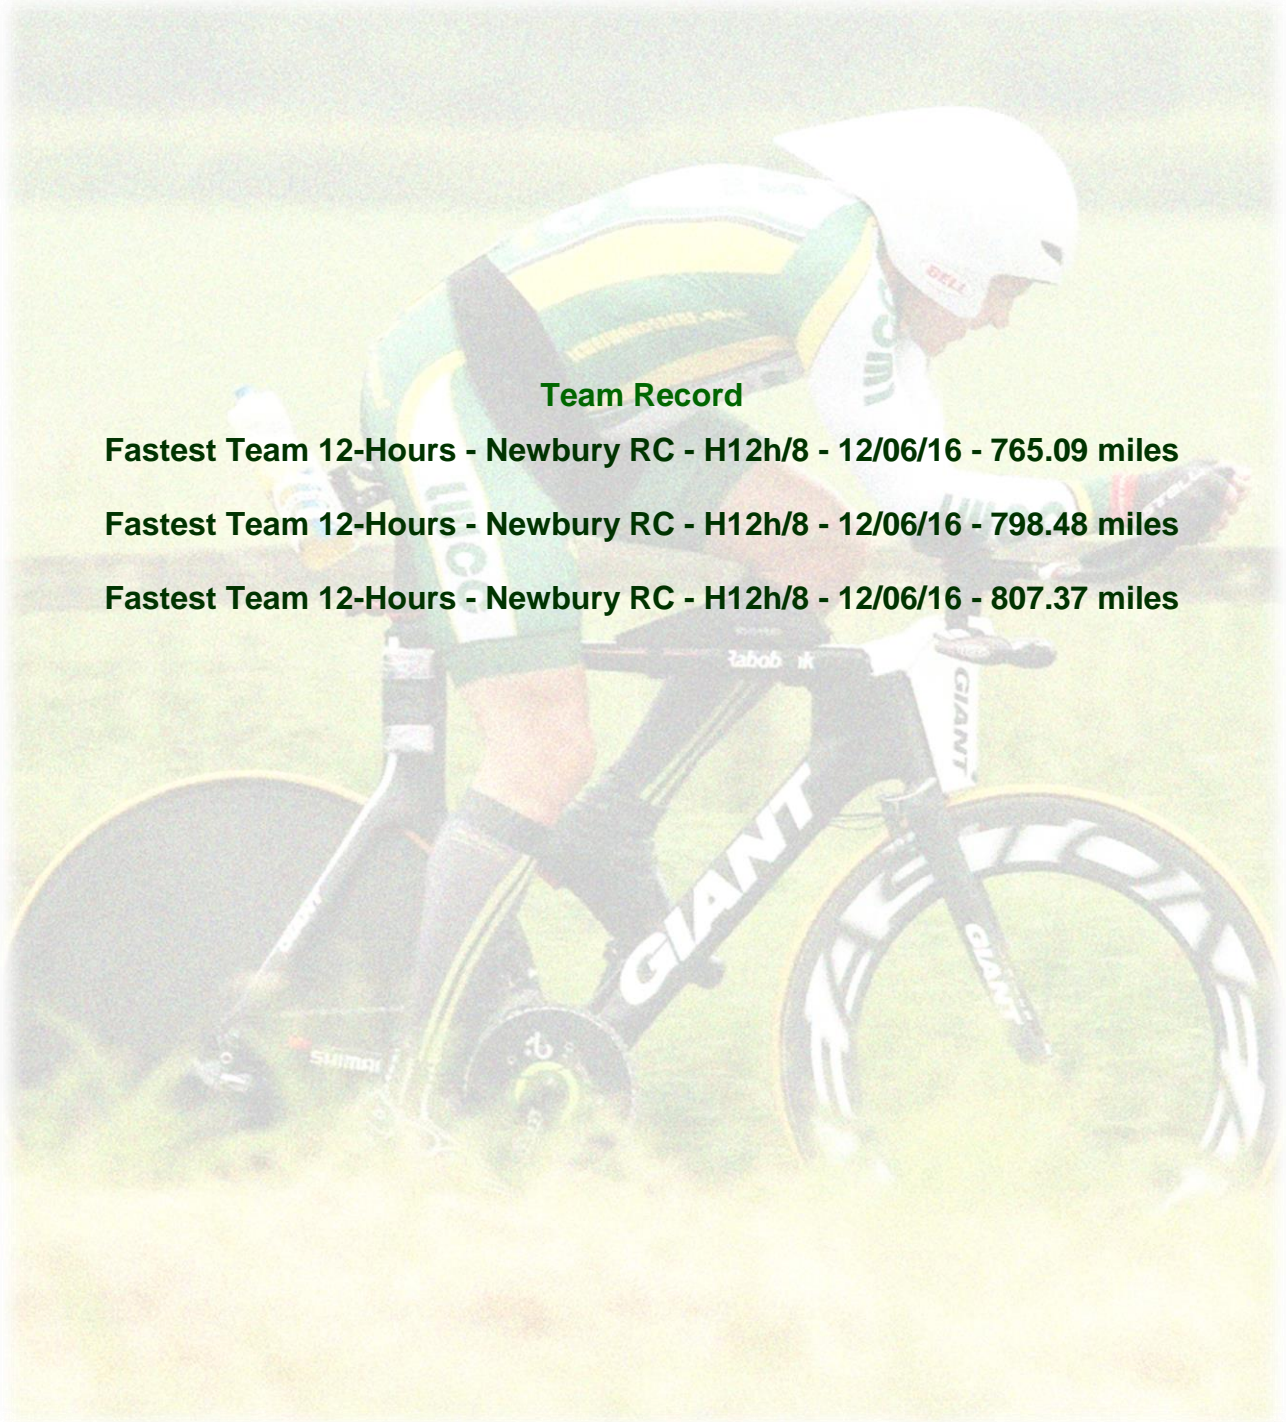

LEWES WANDERERS

The Lewes Wanderers Cycling Club

2016 Season - Official Certificate of Record

This is to Certify that Tom Glandfield set the following 3 new club records in 2016

Team Record

Fastest Team 12-Hours - Newbury RC - H12h/8 - 12/06/16 - 765.09 miles

Fastest Team 12-Hours - Newbury RC - H12h/8 - 12/06/16 - 798.48 miles

Fastest Team 12-Hours - Newbury RC - H12h/8 - 12/06/16 - 807.37 miles

President

Chairman